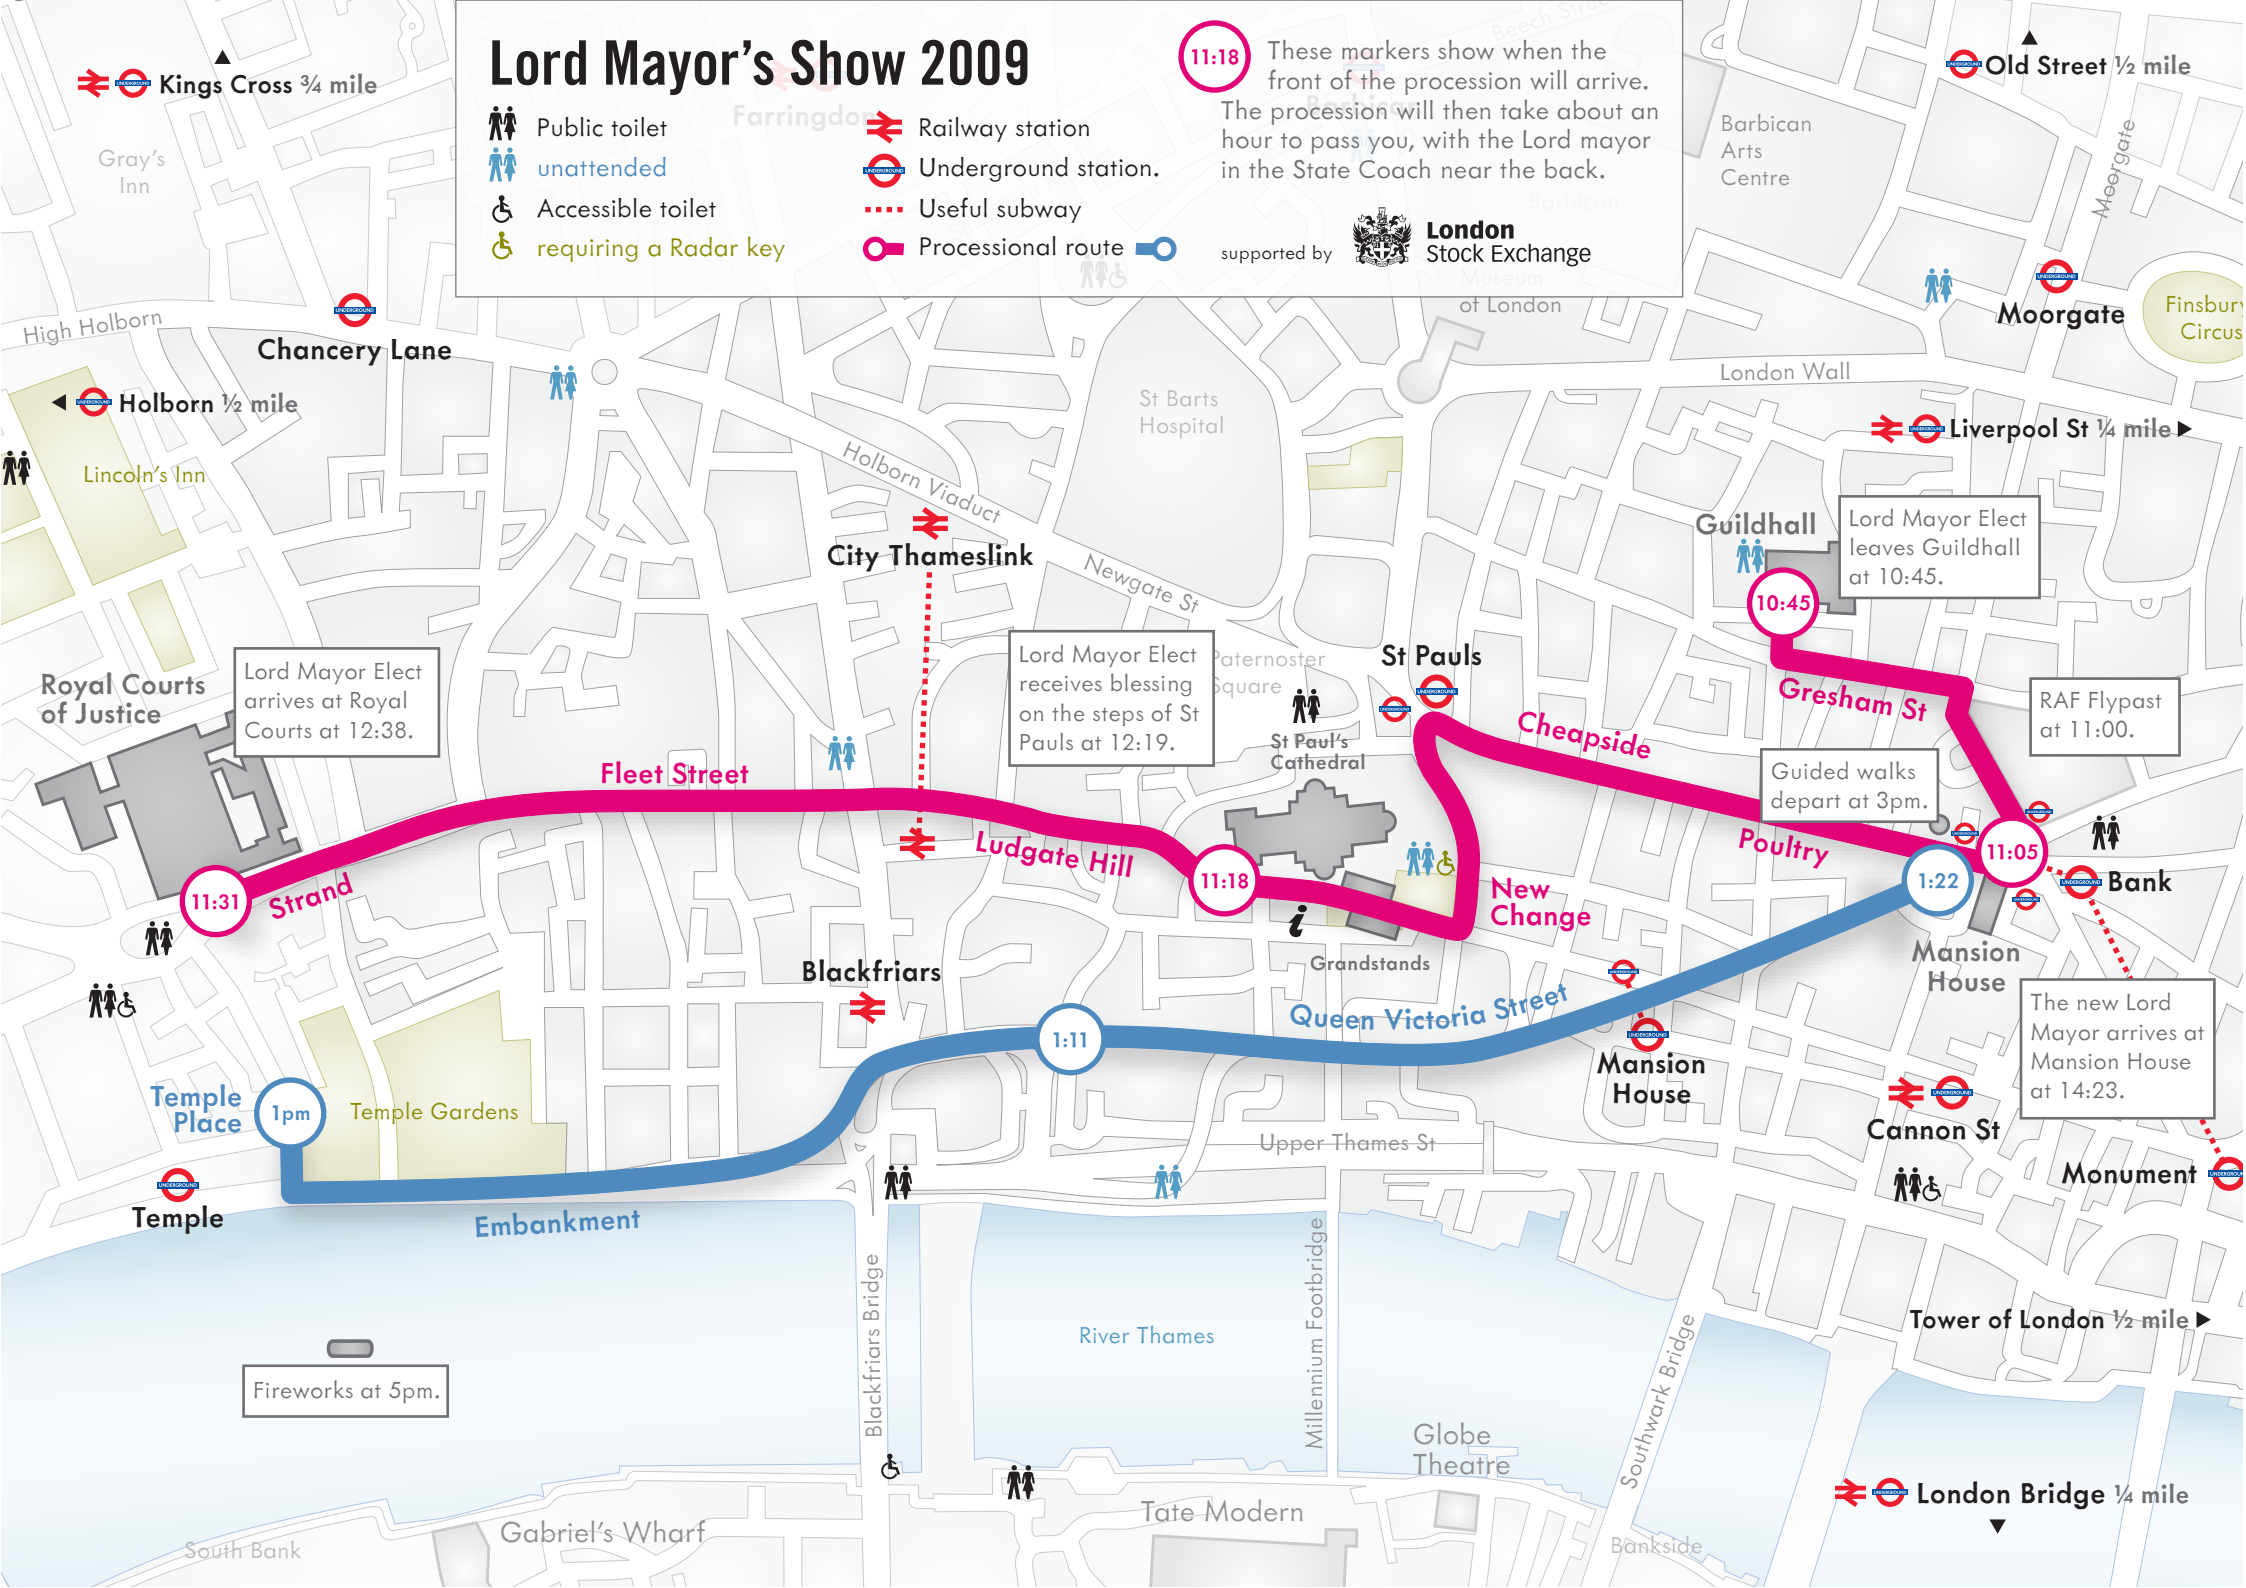

Lord Mayor's Show 2009

- Public toilet
- unattended
- Accessible toilet
- requiring a Radar key

- Railway station
- Underground station.
- Useful subway
- Processional route

11:18 These markers show when the front of the procession will arrive. The procession will then take about an hour to pass you, with the Lord mayor in the State Coach near the back.

supported by London Stock Exchange

Kings Cross ¾ mile

Old Street ½ mile

Holborn ½ mile

Liverpool St ¼ mile

Lord Mayor Elect arrives at Royal Courts at 12:38.

Lord Mayor Elect receives blessing on the steps of St Pauls at 12:19.

Lord Mayor Elect leaves Guildhall at 10:45.

RAF Flypast at 11:00.

10:45

11:31

11:18

11:05

1pm

1:11

1:22

Fireworks at 5pm.

The new Lord Mayor arrives at Mansion House at 14:23.

London Bridge ¼ mile

Tower of London ½ mile