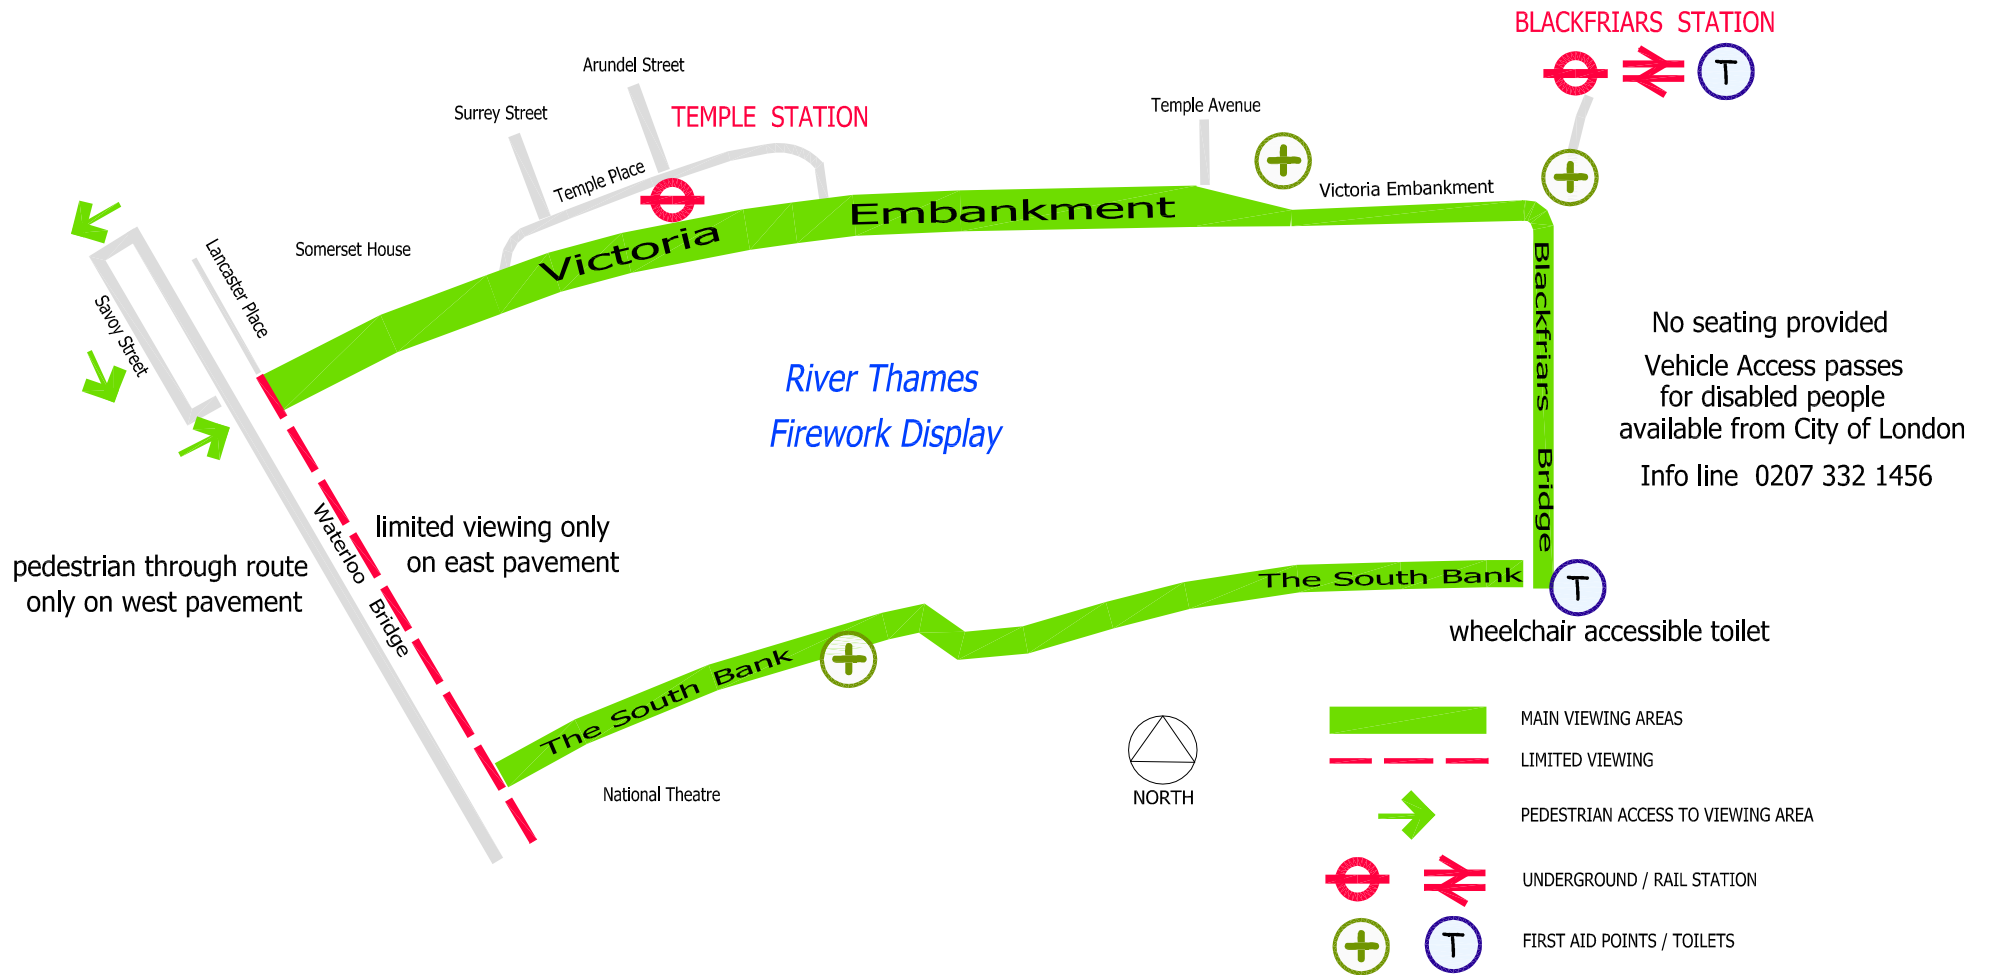

LORD MAYOR'S SHOW 2007 - FIREWORKS COMMENCING AT 5PM

This map is reproduced from Ordnance Survey material with the permission of Ordnance Survey on behalf of the controller of Her Majesty's Stationery Office © Crown copyright 2007. Unauthorised reproduction infringes Crown copyright and may lead to prosecution or civil proceedings.
City of London Police - licence no. 100025239 2007